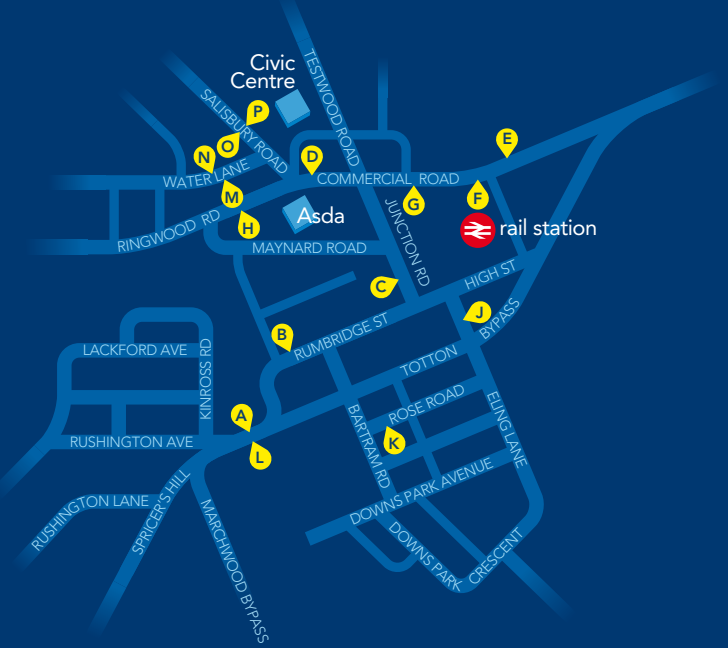

where to get your bus in Totton

6	to Lyndhurst & Lymington	F G H J K L
8	to Marchwood & Hythe	F G H J K L
9	to Hythe & Waterside	L
10	to Netley Marsh & Cadnam	F G M
11	to Winsor & Cadnam	F G M
12	to Calmore	F G O
T1	to West Totton & Calmore	G H
T2	to Eling & Rushington	G H J K L
X7	to Salisbury	F G O
6 8	to Southampton	A B C D
9	to Southampton	A
10 11	to Southampton	N D E
12 X7	to Southampton	P D E

the letters used to denote bus stops do not appear on the actual stops