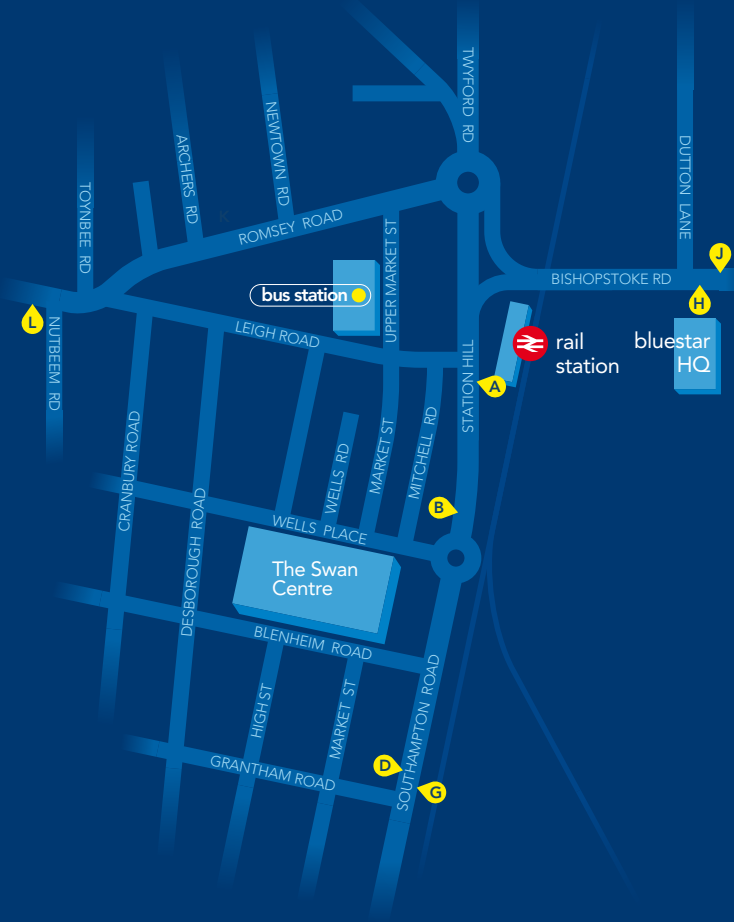

where to get your bus in Eastleigh town centre

2	N2	to Southampton	H	bus station	A	G
2	N2	to Fair Oak	D	B	bus station	J
E		to Winchester	bus station			
5		to Romsey	bus station	L		

the letters used to denote bus stops do not appear on the actual stops