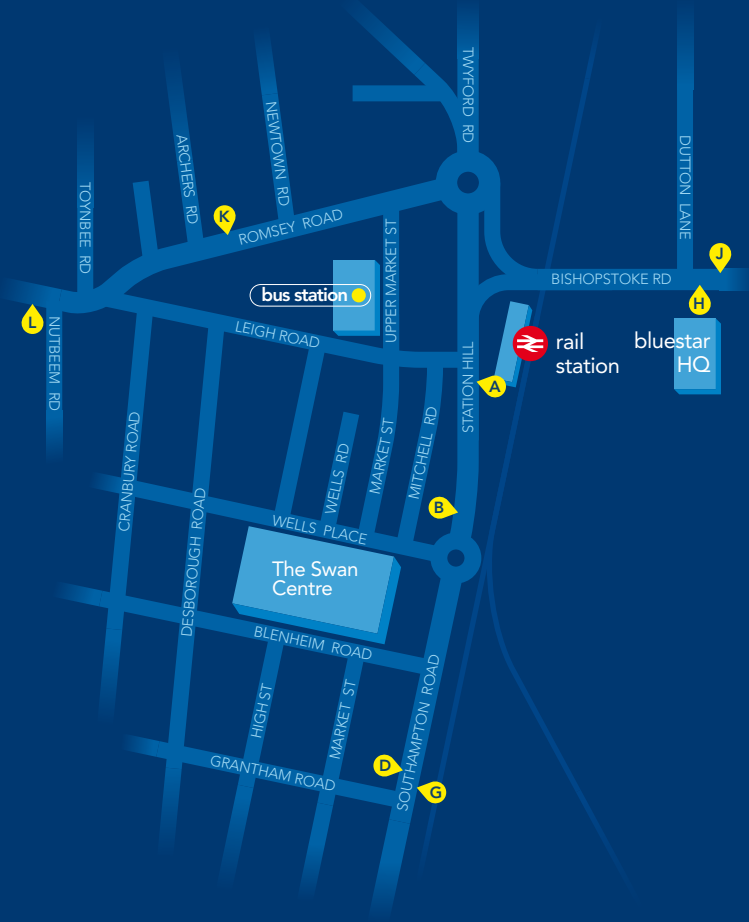

where to get your bus in Eastleigh town centre

2 N2	to Southampton	H ● bus station A G
2 N2	to Fair Oak	D B ● bus station J
C	to Chandler's Ford	● bus station L
E	to Winchester	● bus station
F	to Bishop's Waltham	● bus station J
65	to Romsey	● bus station L

the letters used to denote bus stops do not appear on the actual stops