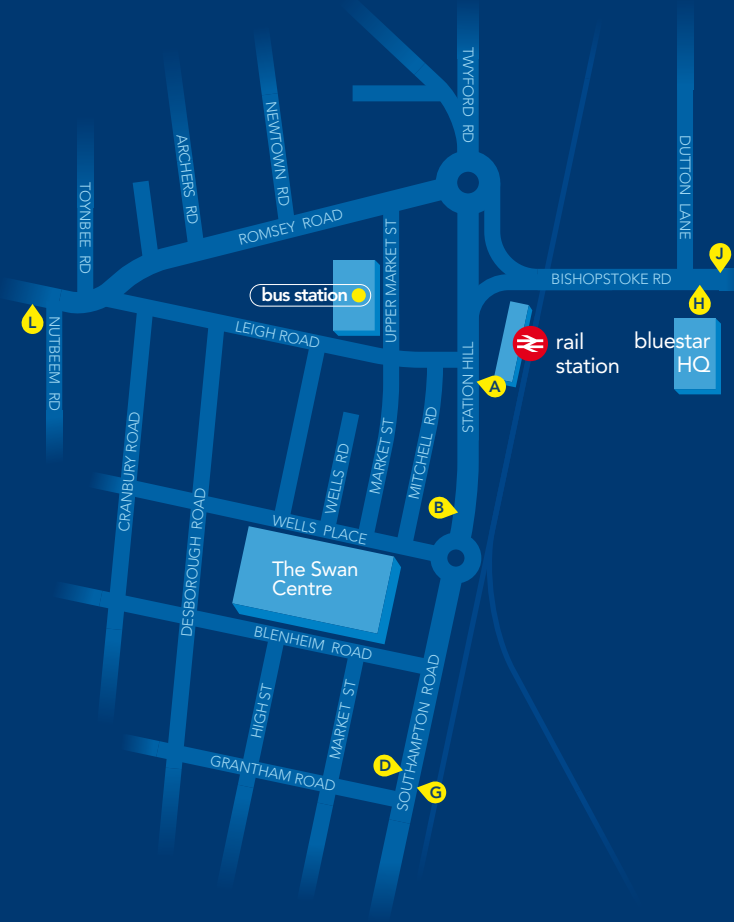

# where to get your bus in Eastleigh town centre

<b>2</b> <b>N2</b>	to Southampton	<b>H</b> ● bus station <b>A</b> <b>G</b>
<b>2</b> <b>N2</b>	to Fair Oak	<b>D</b> <b>B</b> ● bus station <b>J</b>
<b>E</b>	to Winchester	● bus station
<b>F</b>	to Bishop's Waltham	● bus station <b>J</b>
<b>65</b>	to Romsey	● bus station <b>L</b>

the letters used to denote bus stops do not appear on the actual stops