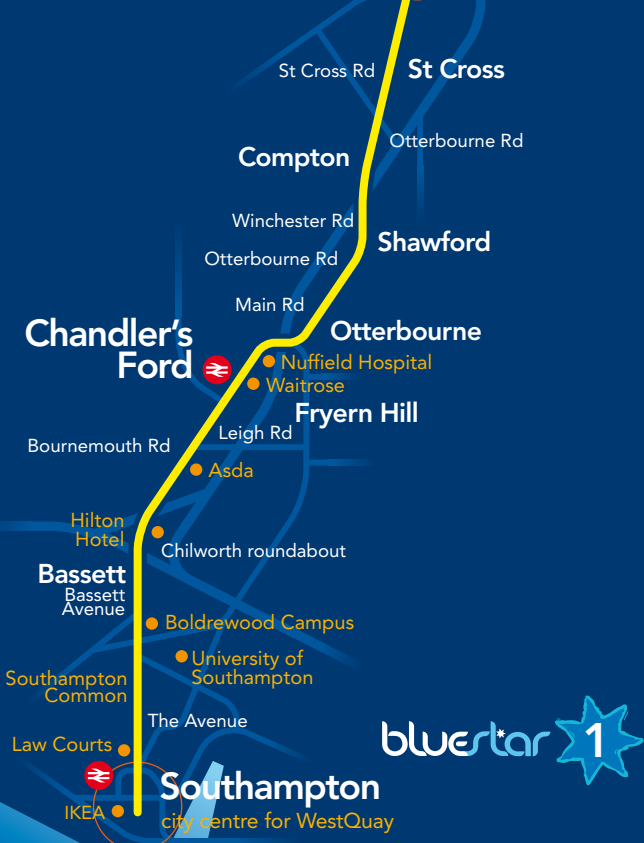

some journeys in the morning go via the rail station  **Winchester**

bluestar 